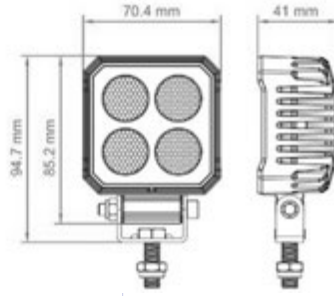

UNIVERSALE

4 LED | 10/30V | 24W
2200 lumen

RLK7724 HRLK Faro lavoro