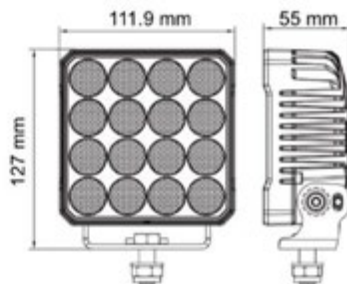

UNIVERSALE

16 LED | 10/30V | 96W
7400 lumen

RLK7996 HRLK Faro lavoro