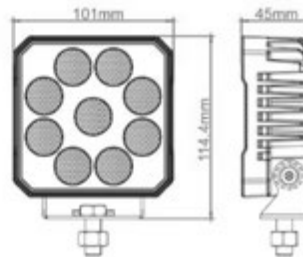

UNIVERSALE

9 LED | 10/30V | 54W
5200 lumen

RLK8654 HRLK Faro lavoro