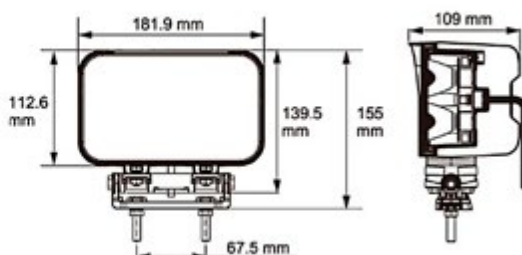

UNIVERSALE

LED

1 LED | 12/36V | 12W  
**800 lumen**  
 Dimensioni: 50x50mm

**009.586** Lucidity Faro lavoro | Fascio luce larghezza

UNIVERSALE

LED

8 LED | 12/80V | 70W  
**4000 lumen**  
 Dimensioni: 182x139mm