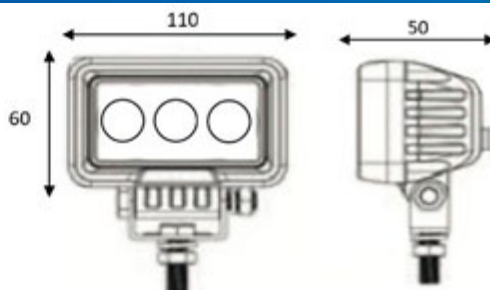

UNIVERSALE

3 LED | 9/32V | 30W
2700 lumen

RLK060130 HRLK Faro lavoro