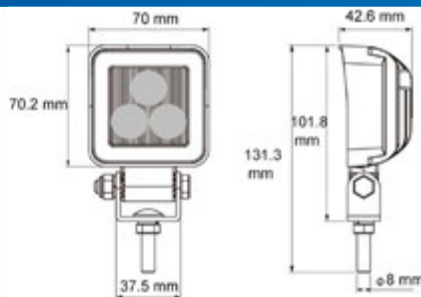

UNIVERSALE

LED

3 LED | 12/36V | 9W
600 lumen
Dimensioni: 70x70,2mm

009.585 Lucidity Faro lavoro | Fascio luce larghezza