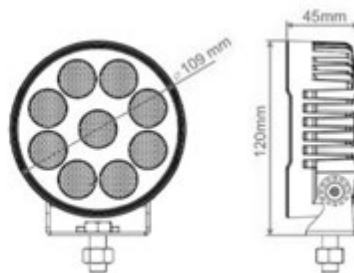

UNIVERSALE

9 LED | 10/30V | 54W
5200 lumen

RLK8754 HRLK Faro lavoro