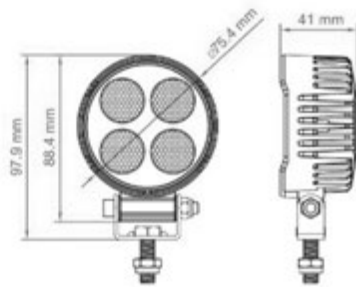

UNIVERSALE

4 LED | 10/30V | 24W
2200 lumen

RLK7824 HRLK Faro lavoro