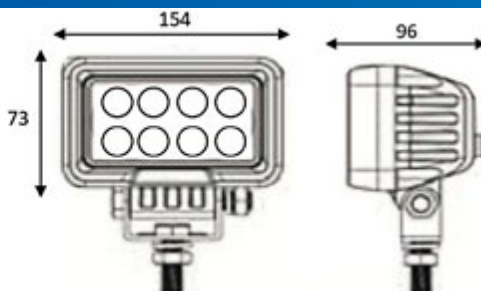

UNIVERSALE

8 LED | 9/32V | 80W
7200 lumen

RLK060180 HRLK Faro lavoro